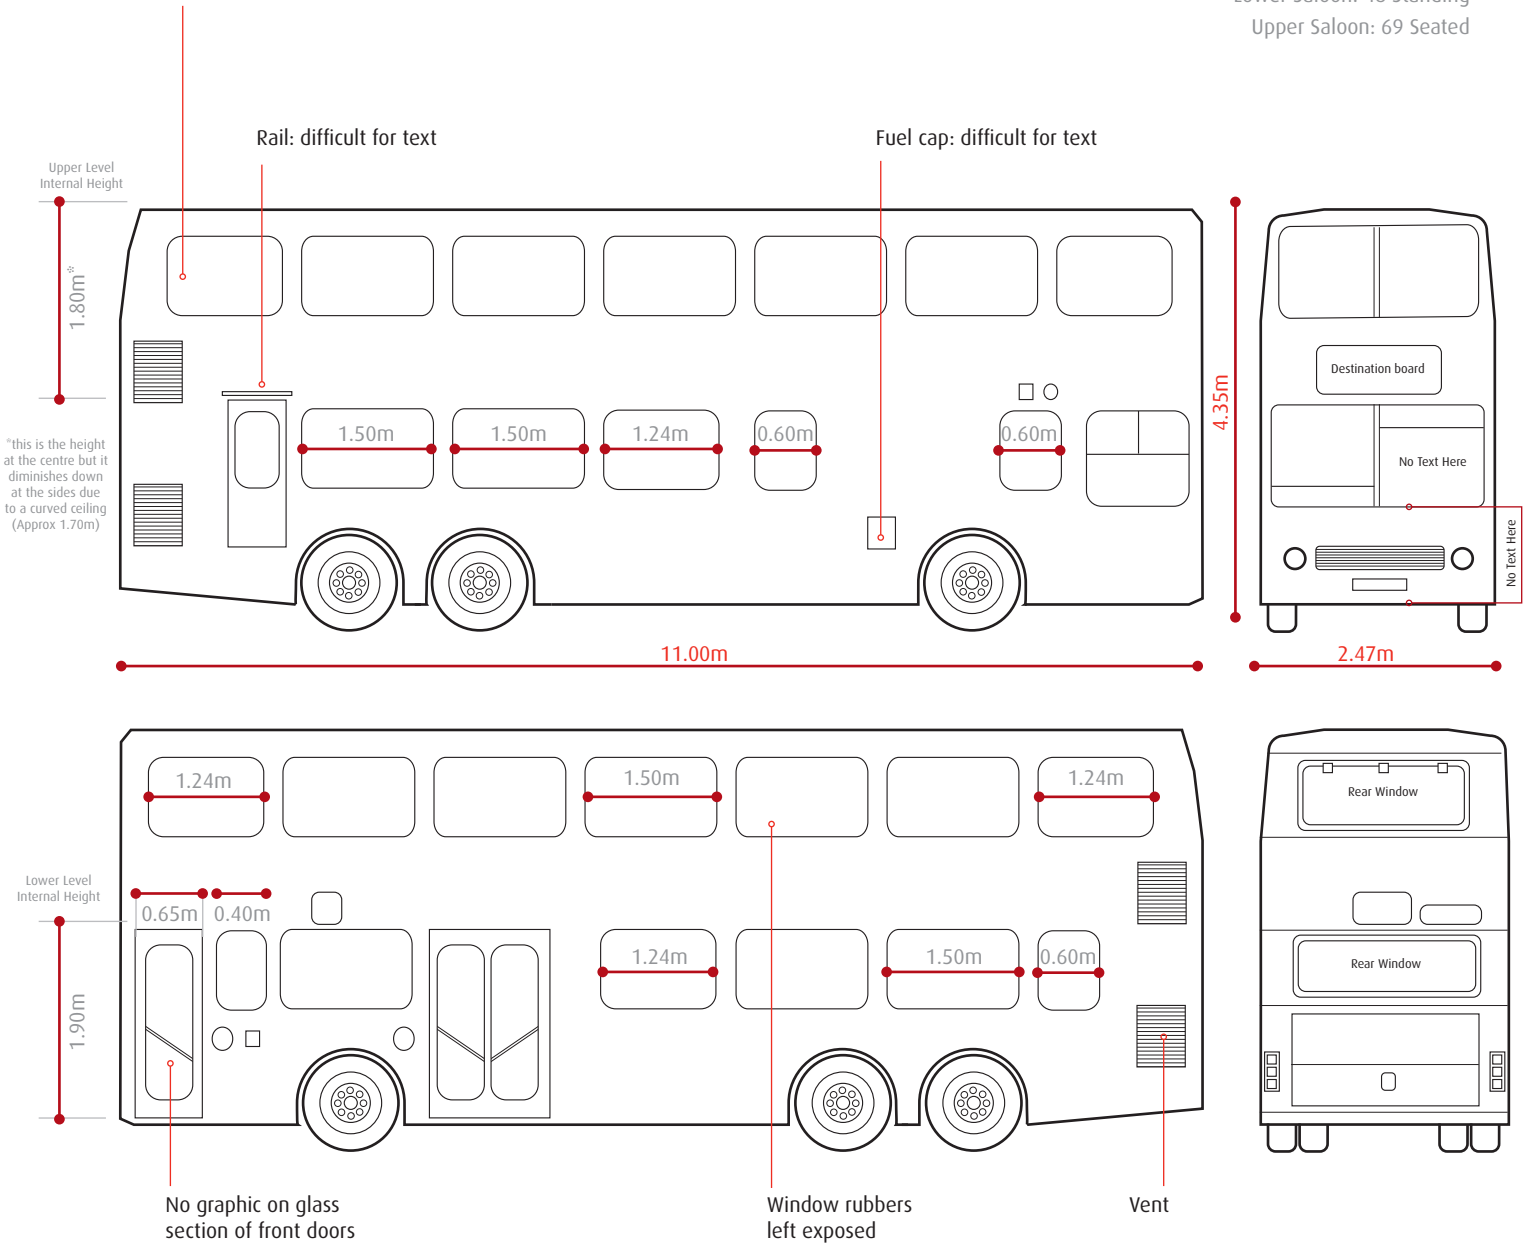

technical data sheet

Pre Converted 11m Bus // Front Stairs : Revision 12/05:05

Weight: 21.33tons // 21330kg

Seating Capacity on an unconverted 11m bus
Lower Saloon: 33 Seated
Lower Saloon: 48 Standing
Upper Saloon: 69 Seated

When Branding, all windows can be contravisioned to allow people inside to see out. Or you can solid graphic over the windows, you are advised to also line the windows on the inside if you have activity internally so it looks good to visitors.